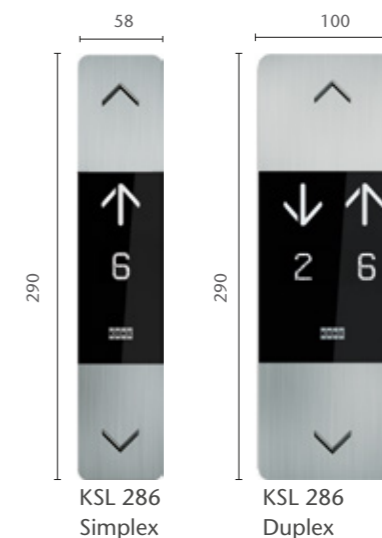

KSS 280 signalization features durable finishing with hairline stainless steel surfaces and alphanumeric LCD displays.

The car operating panel (COP) can be surface mounted (KSC 286) or flush mounted (KSC 276), while the landing stations are surface mounted on the wall or door frame.

CAR OPERATING PANEL (COP)

*** The exact height of the COP depends on the car height (CH) and the selected ceiling option.

LANDING CALL STATION (LCS)**

LANDING CALL STATION WITH INDICATOR (LCI)*

KEY SWITCH UNIT