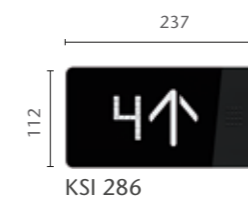

Optional for landing and car, in case of Profil halbzylinder or local key and MicroKaba

* Thickness 15 mm

HALL LANTERN (HL)**

LANTERN IN CAR

HALL INDICATOR (HI)*

** Thickness 17 mm

KONE provides innovative and eco-efficient solutions for elevators, escalators, automatic building doors and the systems that integrate them with today's intelligent buildings.