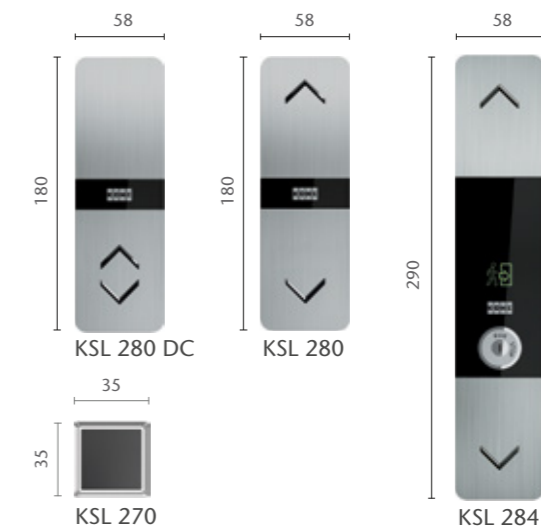

LANDING CALL STATION (LCS)**