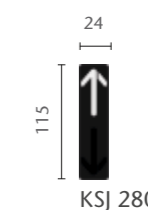

LANTERN IN CAR